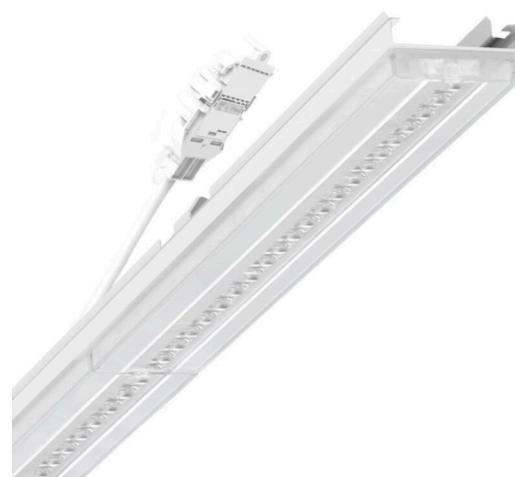

Variable device mount - Central.Line.Optic - direct, narrow distribution - visually continuous

Device mount made of a galvanised, profiled steel sheet; surface coated with polyester resin. Tool-free attachment with design-integrated pressure caps guarantee protection against theft and dismantling. Variable position on the mounting rail. Housing colour traffic white RAL 9016; Direct, narrow-beam light distribution using the Central.Line.Optic HP made of PMMA plastic. The lens optics ensure absolute ease of assembly and are simple to maintain thanks to the easily cleaned surface. The compact 1-row arrangement of the lenses ensures that the dots merge into a line with a homogeneous appearance in the object. Electrical connection by means of a 1m connection cable for variable device mount positioning with a 5-pin, quick-fit plug connector in the light run with free phase pre-selection; With 3h emergency lighting battery; Luminaire status by visible status LED in luminaire (NL-B3); Luminous flux in emergency light mode 927 lm. They are exchangeable, permit modernisation and reliably prolong the service life of the overall system.

MECHANICS

Housing colour	traffic white RAL 9016
Dimensions (LxWxH/DxH)	2299mm x 55mm x 37mm
Weight (net)	2.55kg
Type of installation	Mounting rail system installation, Light structure

DEEP-LINK

<https://www.regiolum.de/en/article/19525027060>

Reference	LED 16000lm 840
ηLB	100 %
Φ ↓/↑	98 % / 2 %
UGR lat./long.	18.7 / 24.0

Dimensions

L	2299 mm	Length
B	55 mm	Width
H	37 mm	Height
