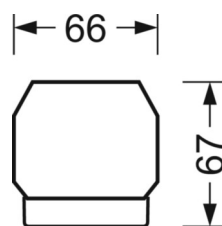

MECHANICS

Housing colour	traffic white RAL 9016
Dimensions (LxWxH/DxH)	2299mm x 55mm x 37mm
Weight (net)	2.55kg
Type of installation	Mounting rail system installation, Light structure

DEEP-LINK

<https://www.regiolum.de/en/article/19525027060>

Reference	LED 16000lm 840
ηLB	100 %
Φ ↓/↑	98 % / 2 %
UGR lat./long.	18.7 / 24.0

Dimensions

L	2299 mm	Length
B	55 mm	Width
H	37 mm	Height
