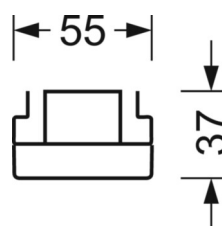

LIGHTING TECHNOLOGY

Placement	LED, Colour rendering/Light colour CRI ≥ 80 / 4000K
Colour tolerance (MacAdam)	3SDCM
Nominal luminous flux	16386lm
Nominal luminous flux-emergency lighting mode	927lm
LED service life	50000h L80/B10 (Tq 30°C), 70000h L80/B50 (Tq 30°C), 100000h L80/B50 (Tq 25°C)
Luminaire luminous efficiency	170lm/W
Beam angle	25° (C0) / 100° (C90)
UGR lat./long.	18.7 / 24.0

MECHANICS

Housing colour	traffic white RAL 9016
Dimensions (LxWxH/DxH)	2299mm x 55mm x 37mm
Weight (net)	2.55kg
Type of installation	Mounting rail system installation, Light structure

DEEP-LINK

<https://www.regiolum.de/en/article/19525027060>

Reference	LED 16000lm 840
ηLB	100 %
Φ ↓/↑	98 % / 2 %
UGR lat./long.	18.7 / 24.0

Dimensions

L	2299 mm	Length
B	55 mm	Width
H	37 mm	Height
