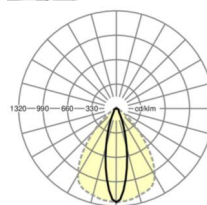

LIGHTING TECHNOLOGY

Placement	LED, Colour rendering/Light colour CRI ≥ 80 / 4000K
Colour tolerance (MacAdam)	3SDCM
Nominal luminous flux	16386lm
Nominal luminous flux-emergency lighting mode	927lm
LED service life	50000h L80/B10 (Tq 30°C), 70000h L80/B50 (Tq 30°C), 100000h L80/B50 (Tq 25°C)
Luminaire luminous efficiency	170lm/W
Beam angle	25° (C0) / 100° (C90)
UGR lat./long.	18.7 / 24.0

MECHANICS

Housing colour	traffic white RAL 9016
Dimensions (LxWxH/DxH)	2299mm x 55mm x 37mm
Weight (net)	2.55kg
Type of installation	Mounting rail system installation, Light structure

DEEP-LINK

<https://www.regiolum.de/en/article/19525027060>

Reference	LED 16000lm 840
ηLB	100 %
Φ ↓/↑	98 % / 2 %
UGR lat./long.	18.7 / 24.0

Dimensions

L	2299 mm	Length
B	55 mm	Width
H	37 mm	Height
